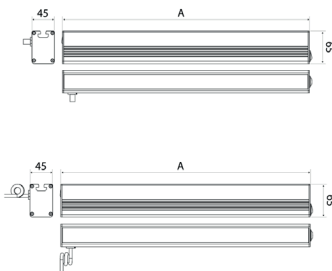

Lampenlebensdauer in Betriebstunden (L80/B10)

LED Arbeitsplatzleuchte
LED workplace luminaire

**PROFILED AC, 1200 mm,
micro prisms cover, 220-240V AC**

Item number: 150814-03
EAN: 4260556623887

Order number:	150814-03
Model:	PROFILED
Type:	profiled luminaire with t-slot backsided
Illuminant:	SMD LED
Power consumption:	~36 W
Lamp luminous flux:	4410 lm
Lamp luminous efficiency:	145 lm/W
Light distribution:	direct
Light colour:	daylight white (5200 - 5700K)
Connected load:	90-305V AC ± 10%, 50-60 Hz
Power supply:	inbuilt
Connection (connector):	connection cable 3 m with angled SCHUKO plug
Degree of protection:	IP40
Class of protection:	I
Glare-free	micro prisms
Beam angle (optics):	100°
Operating temperature:	-10... +45 °C
Colour rendering (Ra):	> 85
Lamps lifetime:	> 50,000 h
Housing material:	aluminium
Cover material:	plastics
Height [B] x Width [C]:	65 mm x 45 mm
Length [A]:	1200 mm
Weight (net):	2600 g
Gross weight:	3350 g
Risk group (DIN EN 62471):	free group
Mounting accessories:	optional
Marking:	CE
Made in:	Germany
Feature:	universal luminaire